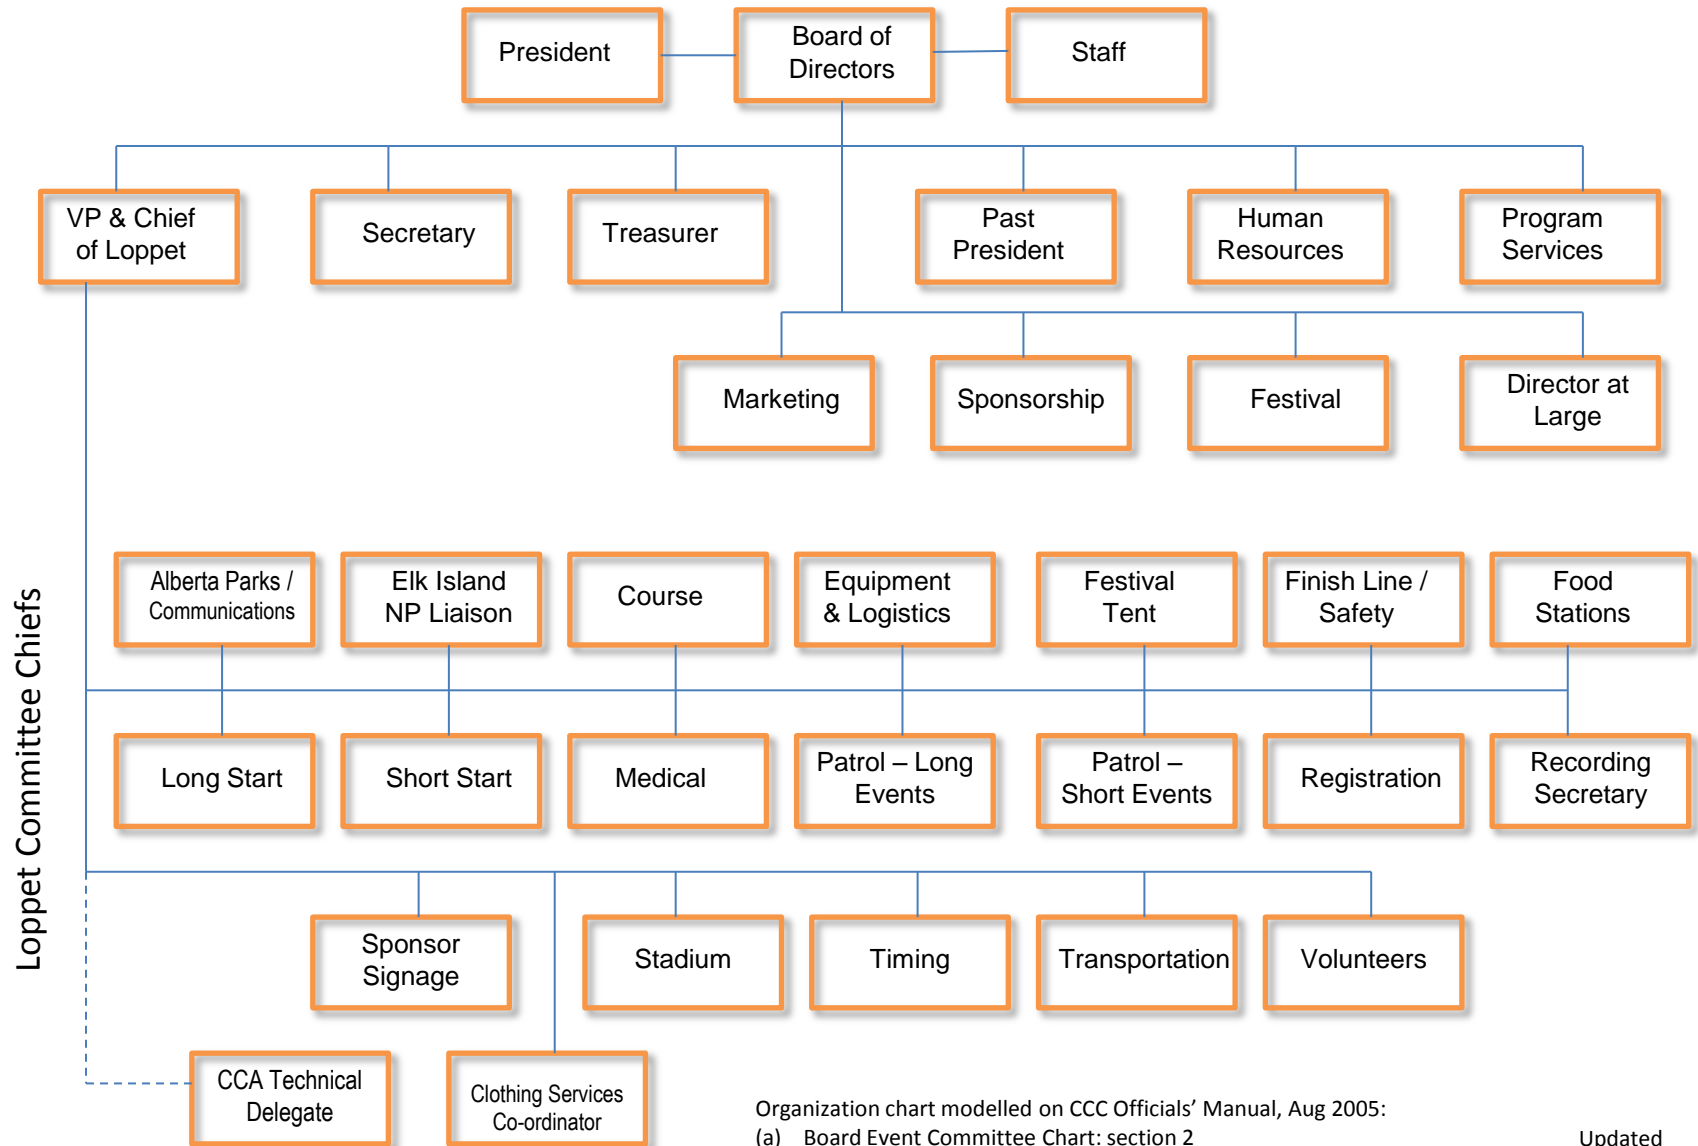

Canadian Birkebeiner Society Organizational Chart

Organization chart modelled on CCC Officials' Manual, Aug 2005:

- (a) Board Event Committee Chart: section 2
- (b) Loppet Competition Committee Chart: section 3

Updated
November 2011