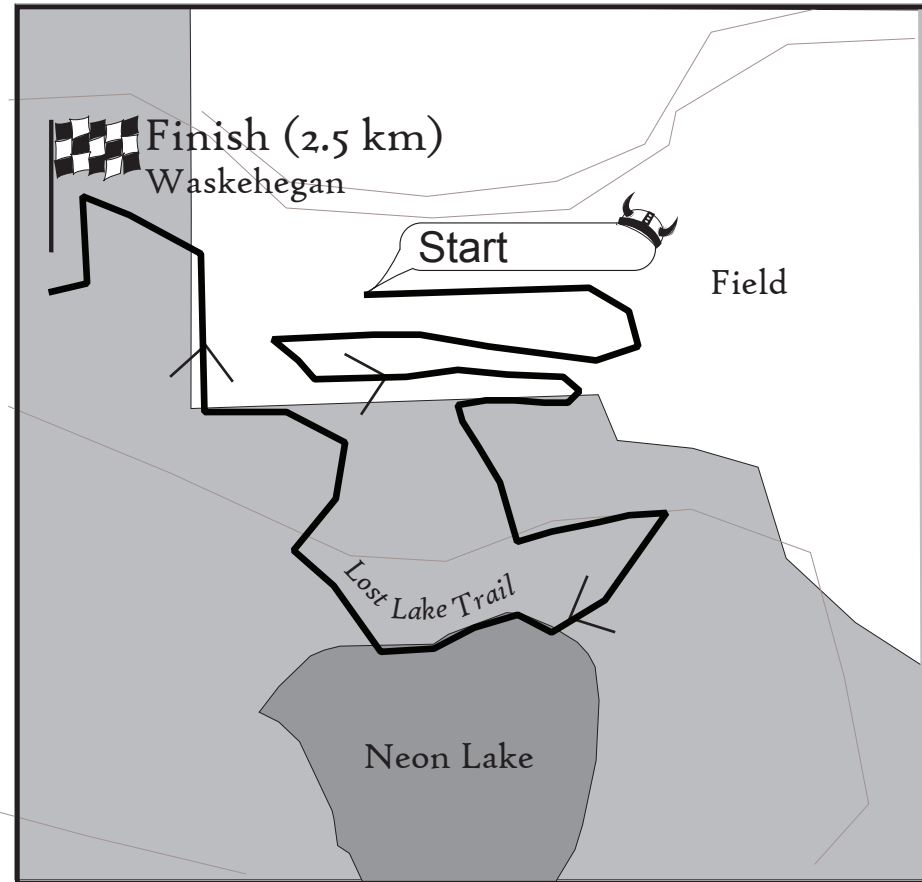

Canadian Birkebeiner Ski Festival

Second Saturday in February

2.5 km Ole's Two-Bit Tour

Start 11:00 am

Legend