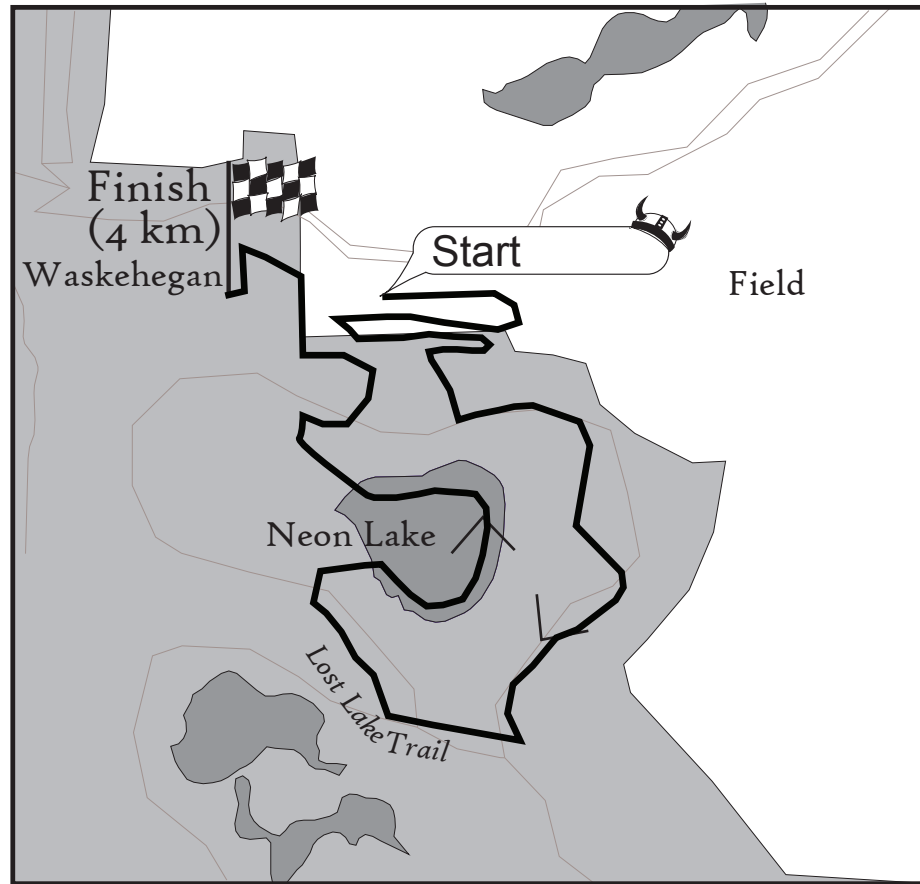

Canadian Birkebeiner Ski Festival

Second Saturday in February

4.0 km Ole's Tour

Start 11:00 am