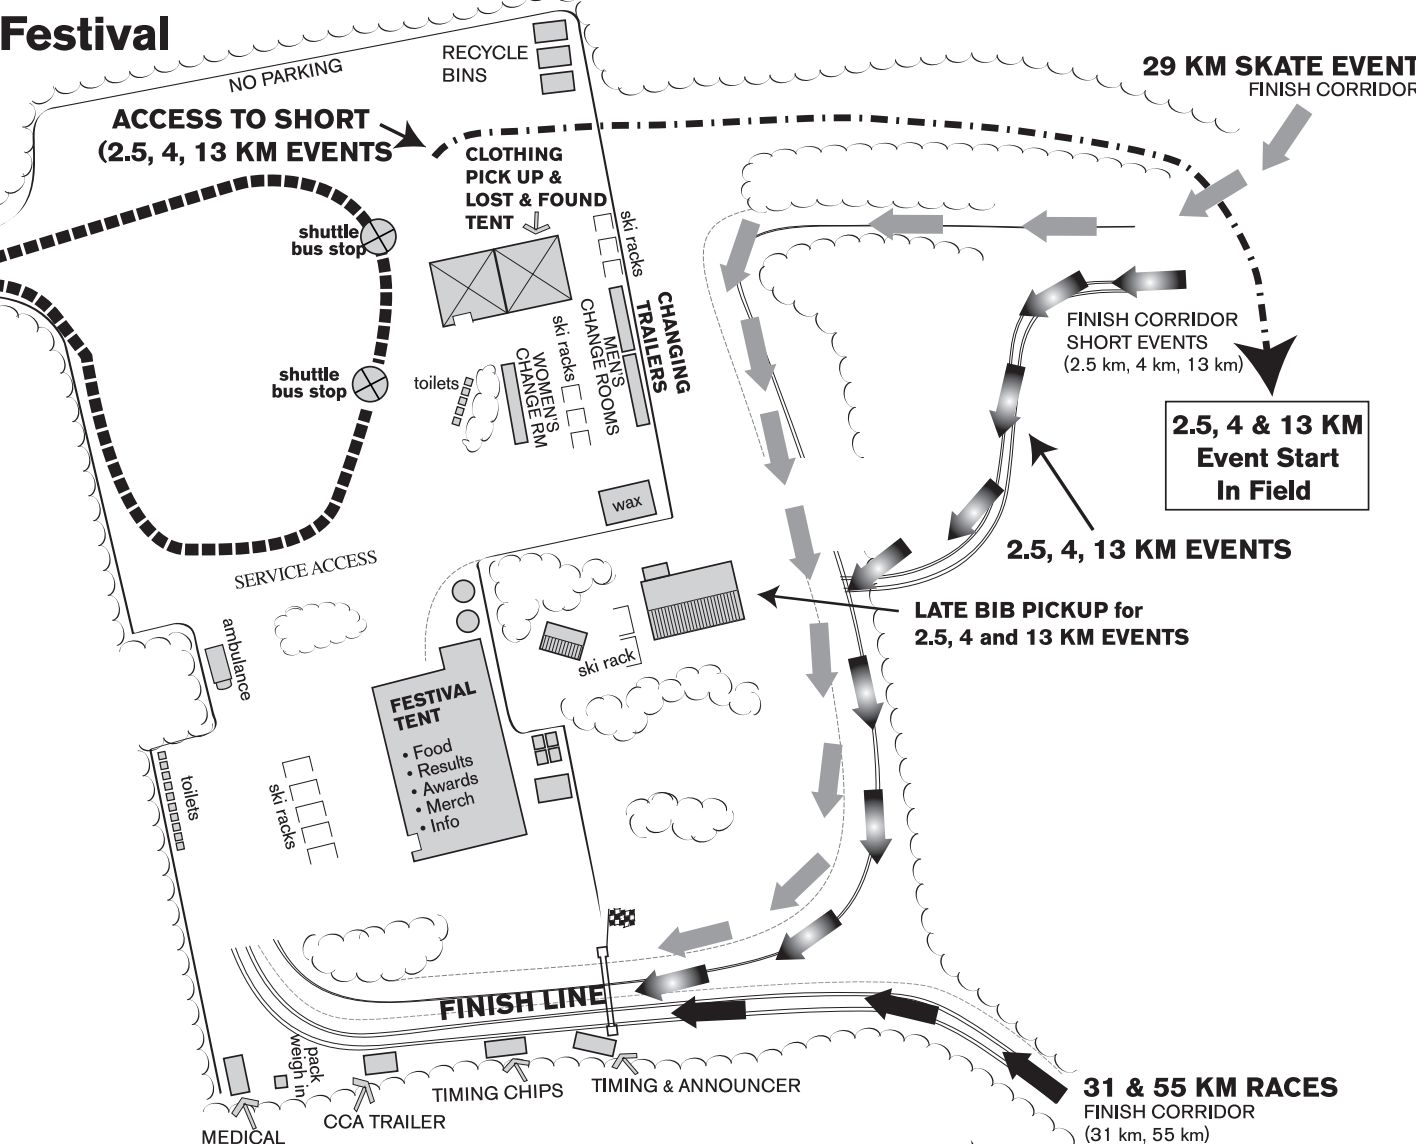

Canadian Birkebeiner Ski Festival

- * STARTS FOR 2.5, 4 and 13 KM EVENTS
- * FINISH LINE FOR ALL EVENTS

VOLUNTEER CHECK-IN
At Interpretive Centre at Park Entrance

SHUTTLE BUS ROUTE
To and From
Bethel Transit Terminal
and Return to
Ukrainian Cultural
Heritage Village
from Waskehegan
Staging Area

PLEASE NOTE:
There is NO Parking available
at Waskehegan Staging area.

ACCESS TO SHORT
(2.5, 4, 13 KM EVENTS)

29 KM SKATE EVENT
FINISH CORRIDOR

FINISH CORRIDOR
SHORT EVENTS
(2.5 km, 4 km, 13 km)

2.5, 4 & 13 KM
Event Start
In Field

2.5, 4, 13 KM EVENTS

LATE BIB PICKUP for
2.5, 4 and 13 KM EVENTS

31 & 55 KM RACES
FINISH CORRIDOR
(31 km, 55 km)