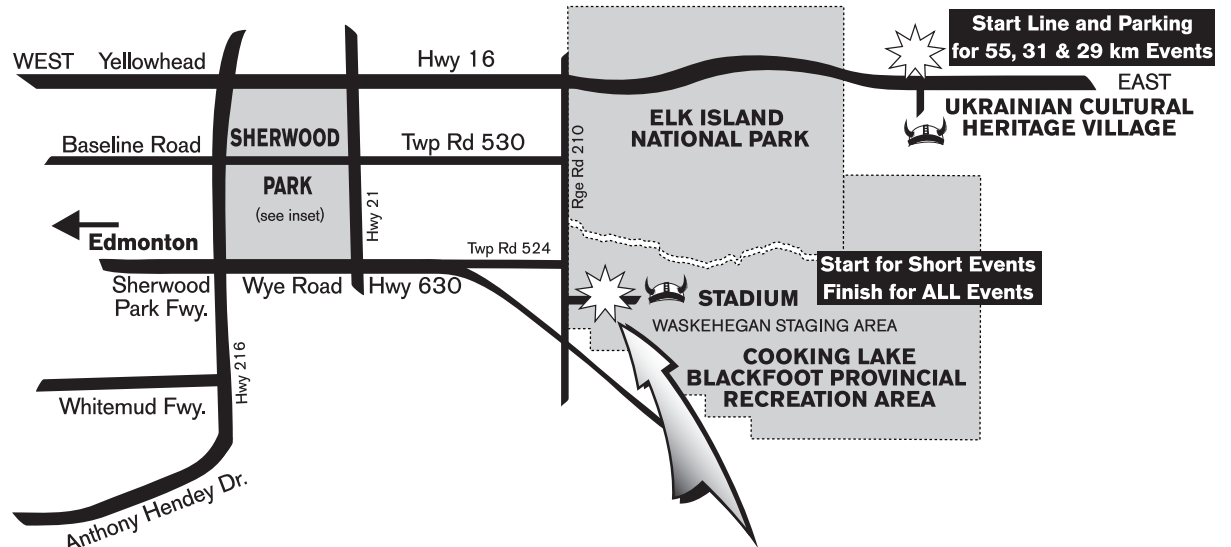

Return Shuttle from Finish Line/Stadium to Ukrainian Cultural Heritage Village

Return Shuttle from Finish Line/Stadium to Bethel Transit Terminal