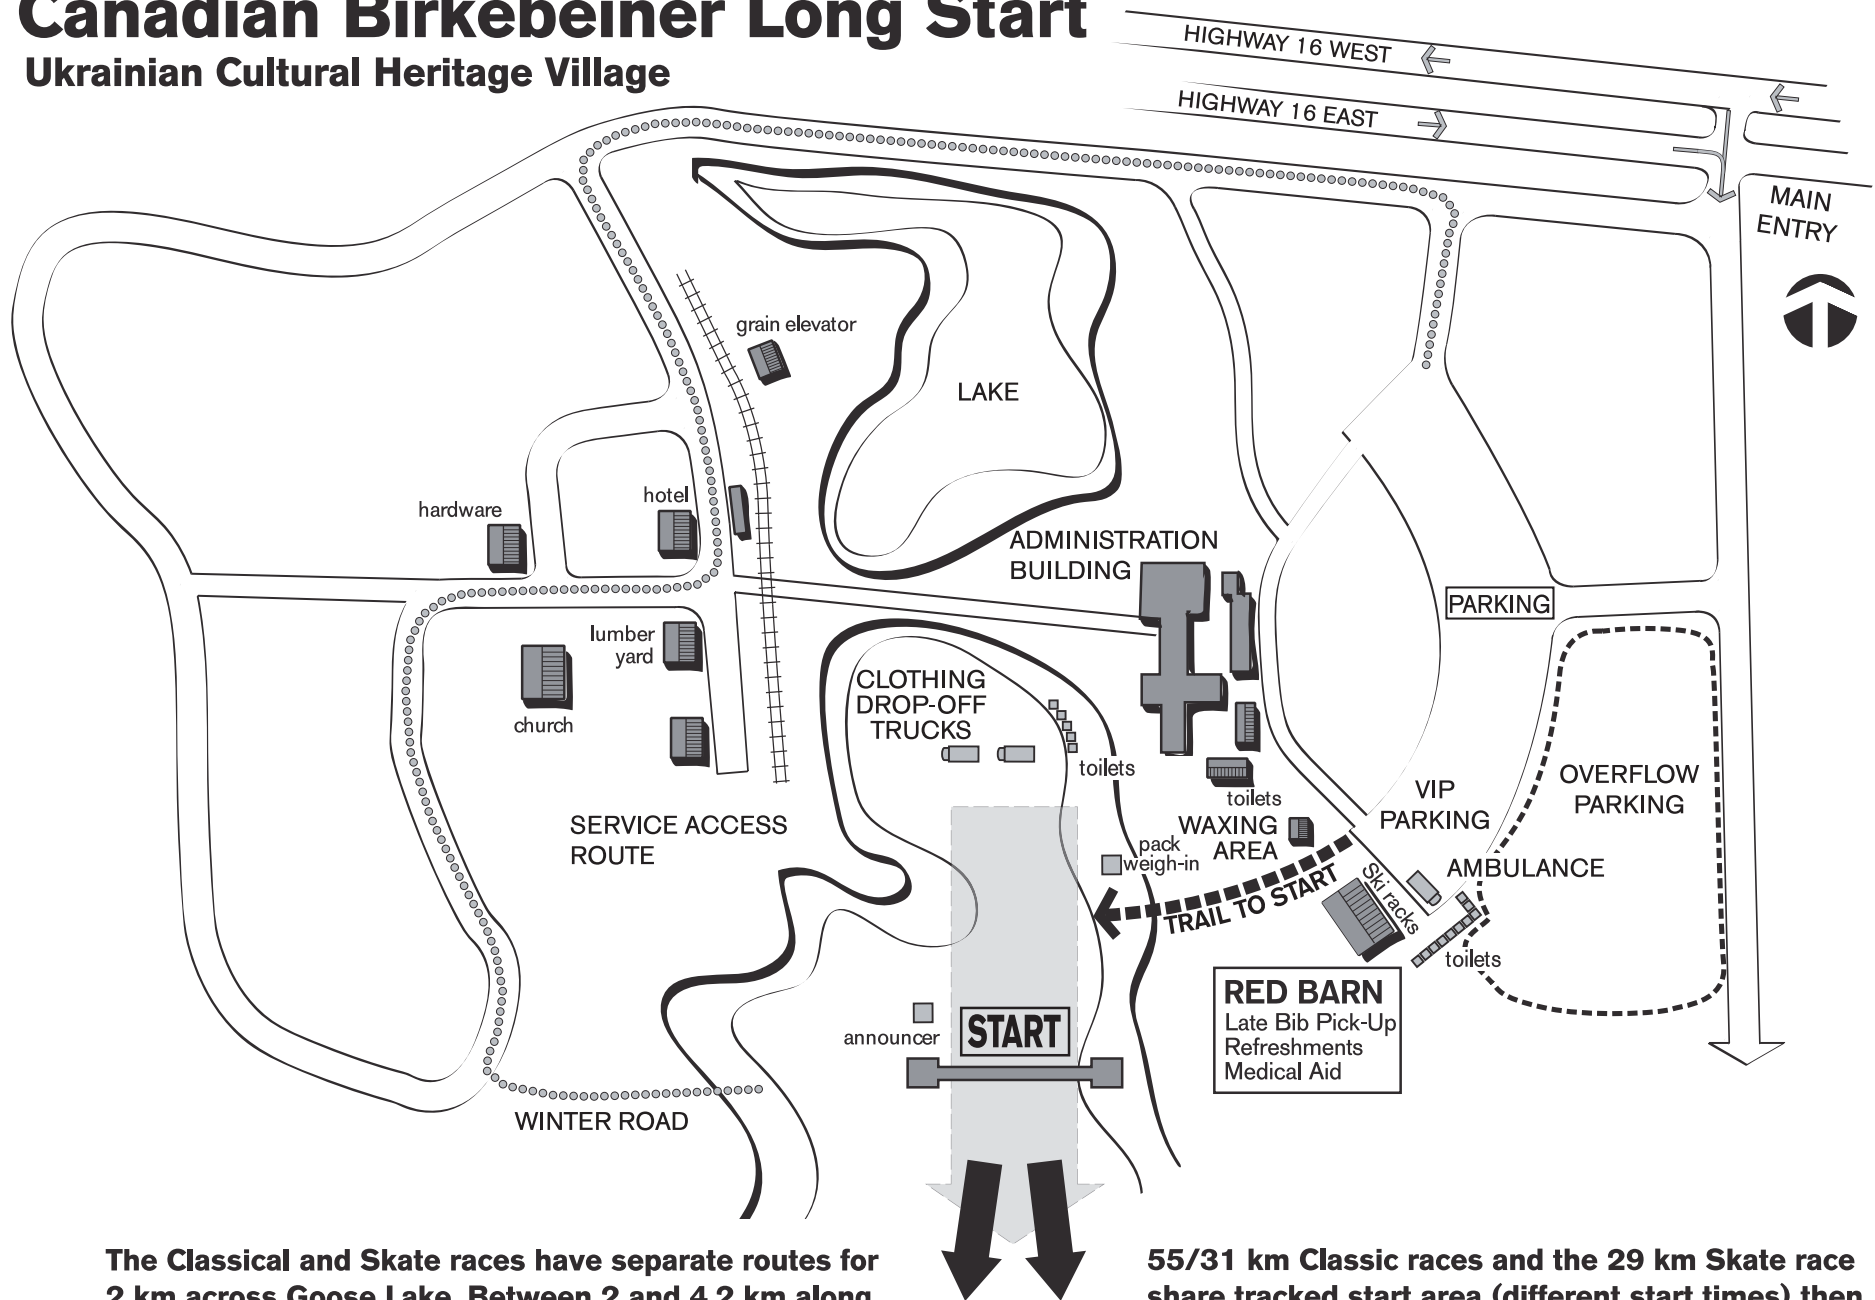

Canadian Birkebeiner Long Start

Ukrainian Cultural Heritage Village

The Classical and Skate races have separate routes for 2 km across Goose Lake. Between 2 and 4.2 km along the Elk Island Ntl. Park fenceline they share the same route with tracks being scrubbed before the skate race. At 4.2 km the skate and classical races split.

55/31 km Classic races and the 29 km Skate race share tracked start area (different start times) then split after 150 m.