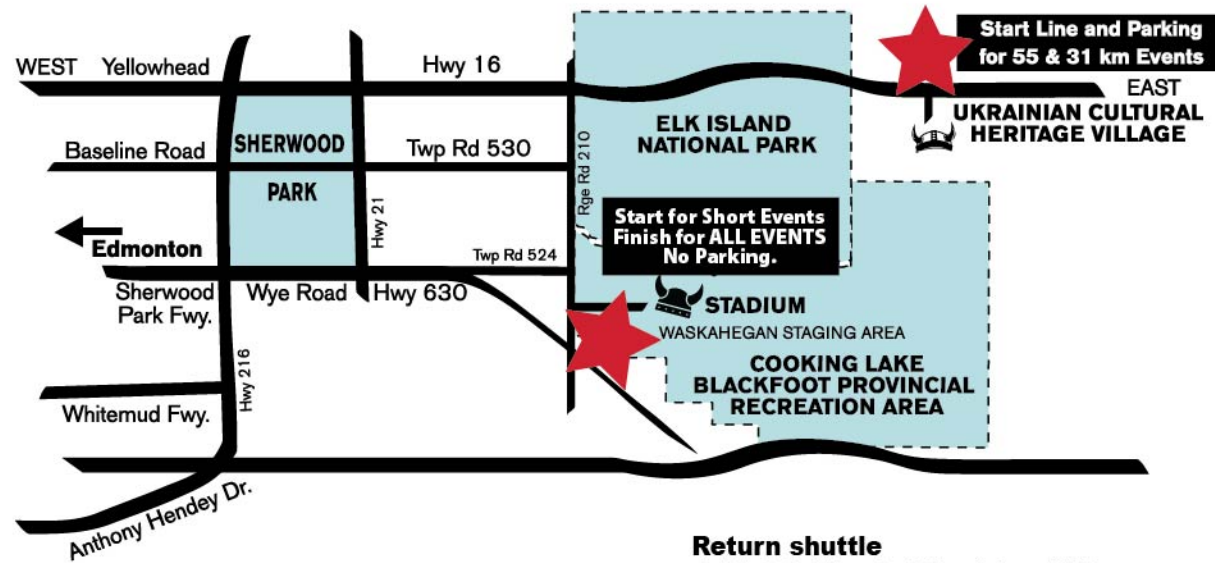

Venues

Edmonton

Silver Skate Festival in Hawrelak Park: Birkie Sunday Barnebirkie Fun Ski. Parking Available.

- Return shuttle**
1. Finish Line to Ukrainian Village
 2. Finish Line to Bethel Station

Edmonton

Woodvale Community Facility: Nordic Fair, Registration Package/Bib Pick-up, Waxing area, Vikings' Feast. Parking available.

Sherwood Park

Bethel Transit Terminal: Shuttle bus to/from the start of short events (13, 4/8 and 2/4 Ole's Tour) and Finish Line for all events. Parking available.

LIVE THE LEGEND.

February 10-27, 2023