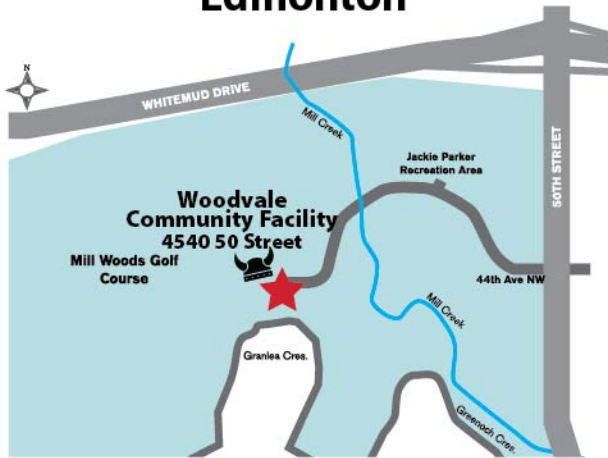

Venues

Edmonton

Silver Skate Festival in Hawrelak Park: Birkie Sunday Barnebirkie Fun Ski. Parking Available.

- Return shuttle**
1. Finish Line to Ukrainian Village
 2. Finish Line to Bethel Station

Edmonton

Woodvale Community Facility: Nordic Fair, Registration Package/Bib Pick-up, Waxing area, Vikings' Feast. Parking available.

Sherwood Park

Bethel Transit Terminal: Shuttle bus to/from the start of short events (13, 4/8 and 2/4 Ole's Tour) and Finish Line for all events. Parking available.

LIVE THE LEGEND.

February 10-27, 2023