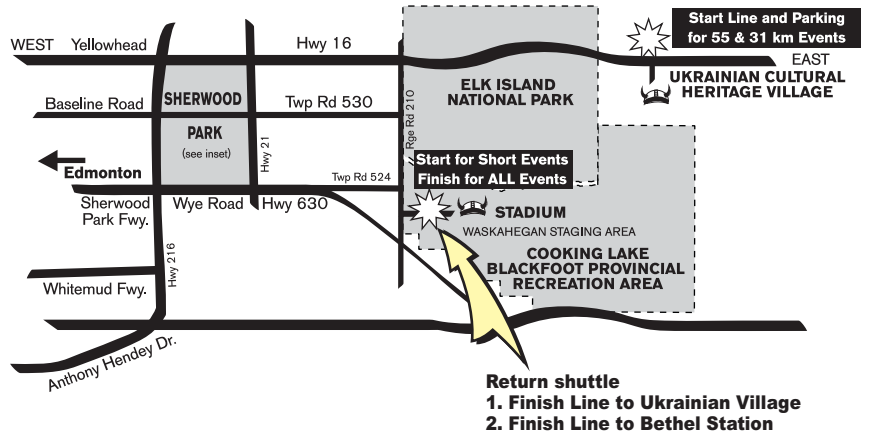

Canadian Birkebeiner Venues

Birkie Friday, February 8

11:30 a.m. Opening Ceremonies
 Noon - 8 p.m. Nordic Fair and Registration Package/Bib Pickup

Birkie Saturday, February 9

9:00 a.m. 31/55 km 1st wave start
 9:15 a.m. 31/55 km 2nd wave start
 9:30 a.m. 31/55 km 3rd wave start
 11:30 a.m. 2/4 km start
 1:30 p.m. 13 km 1st wave start
 1:45 p.m. 13 km 2nd wave start
 2:00 p.m. 4/8 km start